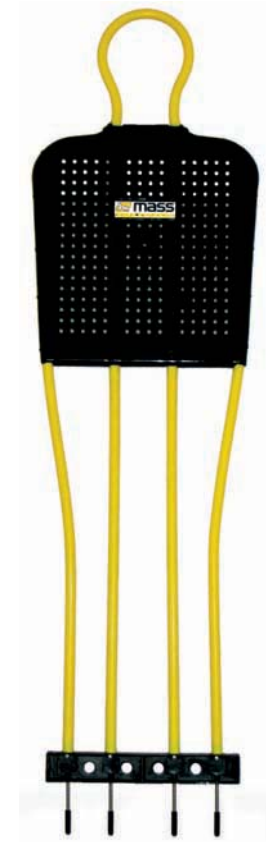

> ACC034

> SAGOMA

> **SIZE** > 53 x 180 cm

> COLOURS AVAILABLE

> **FABRIC:**

> Aluminium

> PVC