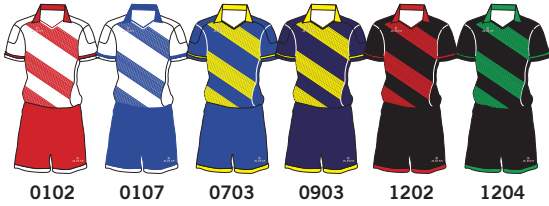

customizable product

0102

0107

0703

0903

1202

1204

Size	2XL	XL	L	M
	S	XS		

FABRIC
100% POLYESTER