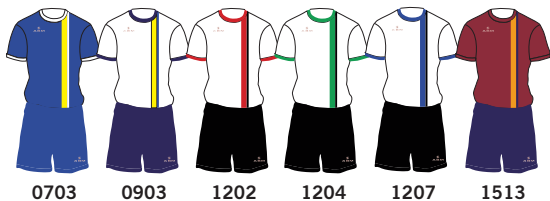

0102

0112

0212

0312

0412

0702

1312

Size	2XL	XL	L	M
	S	XS		

FABRIC
100% POLYESTER

VALENCIA Cod. 2010

Size	2XL	XL	L	M
	S	XS		

FABRIC
100% POLYESTER

0902

customizable product

GENOVA Cod. 2011

Size	2XL	XL	L	M
	S	XS		