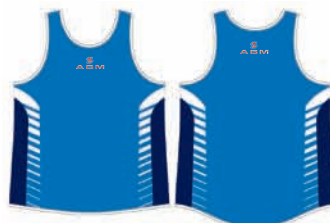

VALENCIA MAN

Size	2XL	XL	L	M
	S	XS	2XS	3XS

FABRIC
100% POLYESTER

customizable product

SHIRT Art. R20