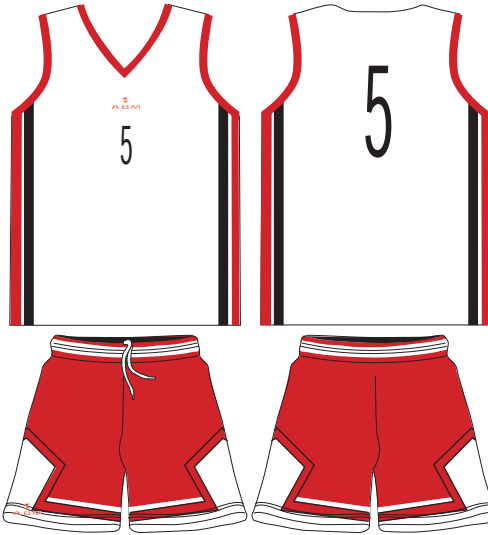

0309

0201

Size	2XL	XL	L	M
	S	XS	2XS	3XS

FABRIC
100% POLYESTER

customizable product

COLOURS
ROYAL-RED
RED-WHITE
YELLOW-NAVY

CHICAGO Cod. B10

Size	2XL	XL	L	M
	S	XS	2XS	3XS

FABRIC
100% POLYESTER

customizable product

DALLAS Cod. B11

Size	2XL	XL	L	M
	S	XS	2XS	3XS

FABRIC
100% POLYESTER

customizable product

LAS VEGAS Cod. B12

Size	2XL	XL	L	M
	S	XS	2XS	3XS

FABRIC
100% POLYESTER

customizable product

MIAMI Cod. B13

Size	2XL	XL	L	M
	S	XS	2XS	3XS

FABRIC
100% POLYESTER

customizable product

VALENCIA WOMAN

Size	2XL	XL	L	M
	S	XS	2XS	3XS