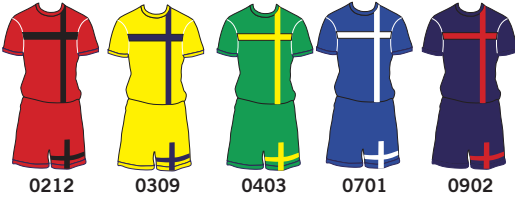

customizable product

0212

0309

0403

0701

0902

Size	2XL	XL	L	M
	S	XS		

FABRIC
100% POLYESTER