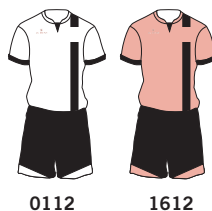

Size	2XL	XL	L	M
	S	XS		

FABRIC
100% POLYESTER

ATLANTA Cod. 2030

Size	2XL	XL	L	M
	S	XS		

FABRIC
100% POLYESTER

COLOURS
ROYAL-YELLOW
WHITE-RED
RED-BLACK
YELLOW-ROYAL

customizable product

LYON Cod. 2031

Size	2XL	XL	L	M
	S	XS		

FABRIC
100% POLYESTER

COLOURS
RED-WHITE
WHITE-BLACK
PINK-BLACK

customizable product

SANTOS Cod. 2032

0304

Size	2XL	XL	L	M
	S	XS	2XS	3XS

FABRIC
100% POLYESTER