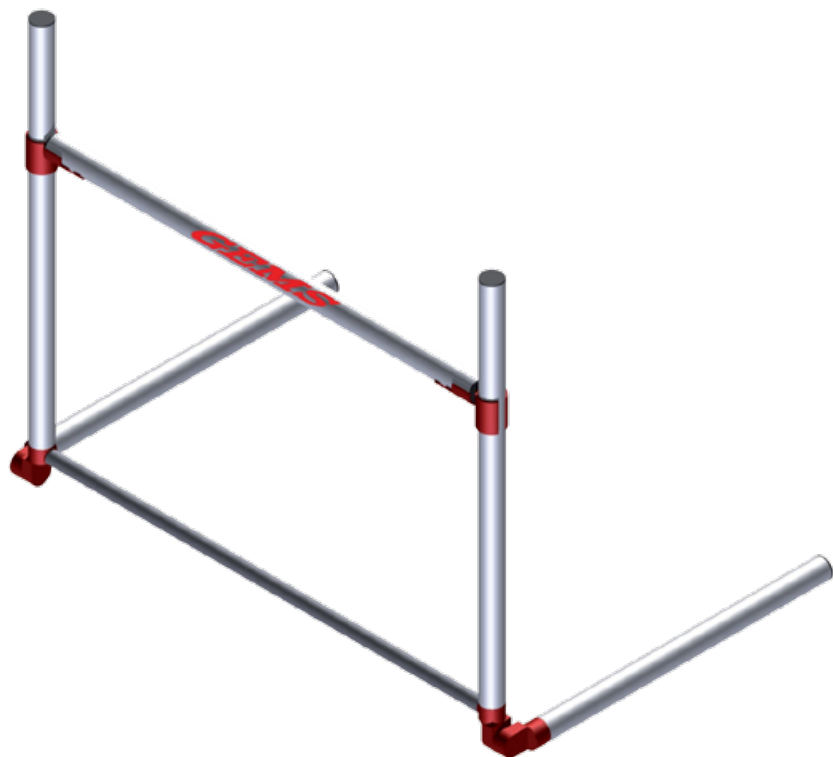

ACCESSORIES

▷ Cod. NA28

▶ GRADUABILE PVC

PACK

6pz.

SIZE:
▷ 10/60h cm

Note:
Folding
Adjustable

Note:
Richiudibile
Regolabile

Nota:
El plegable
Ajustable

Produced:
Until 2013

Produzione:
Fino 2013

Producido:
Hasta 2013