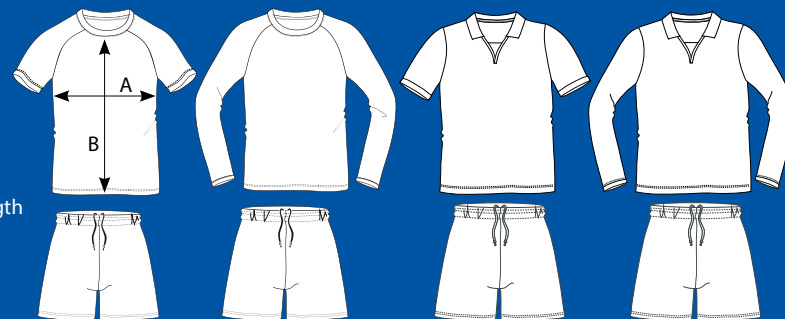

Choose one of the following basic designs

A Chest
B Front Length

SUBL301

SUBL302

SUBL303

SUBL304

Sizes Men/Boys

	3XS	XXS	XS	S	M	L	XL	XXL	3XL
Chest	43cm	45cm	49cm	52cm	55cm	58cm	61cm	64cm	67cm
Front length	54cm	57cm	61cm	65cm	70cm	74cm	78cm	82cm	85cm