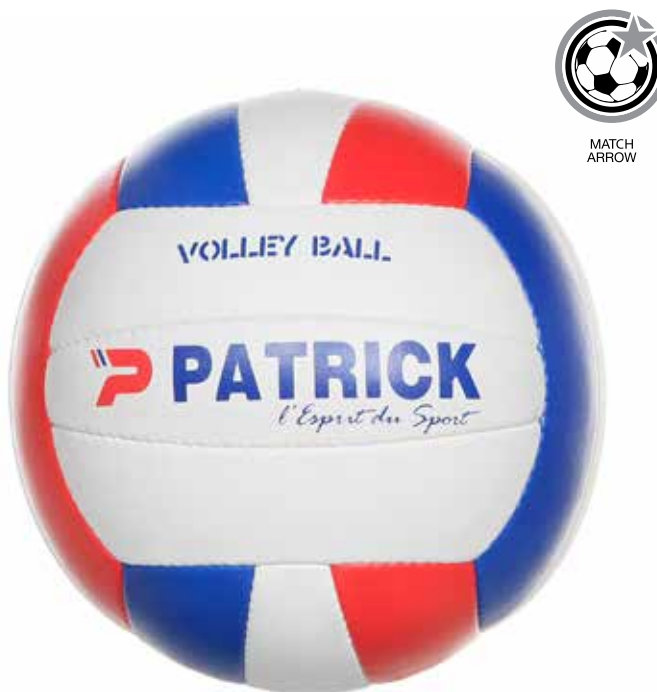

Beach soccer ball

- + BLK 100TPU/TPE
- + Polyester
- + Taiwan Butyl
- + 380-400 gr.

SIZE
5

€29,00

10B WHITE/BLUE/RED

MATCH
ARROW

HBALL801

MATCH
ARROW